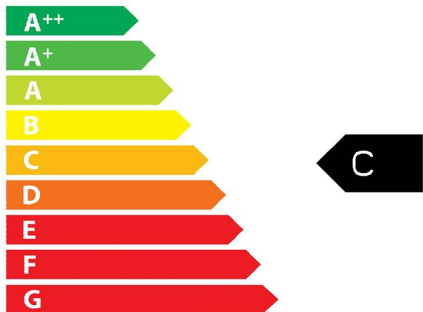

ENERGY

PARADA ELITE ILLUMIA BF NG
THE COLLECTION DBELEBRN

3.7
kW